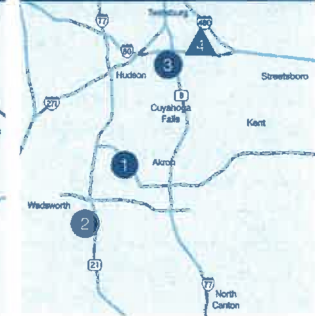

CUYAHOGA COUNTY

GEAUGA COUNTY

LAKE COUNTY

CUYAHOGA COUNTY

1. **Berea:** Ohio E✓Check Station
1291 W. Bagley Rd. ●
2. **Cleveland Central:** Ohio E✓Check Station
2724 E. 55th St. ■
3. **Cleveland East:** Ohio E✓Check Station
17704 St. Clair Ave. ■
4. **Cleveland West:** Ohio E✓Check Station
4557 Industrial Pkwy. ▲
5. **Euclid:** Ohio E✓Check Station
1750 Metro Dr. ▲
6. **North Olmsted:** Self-Service Kiosk Only
26642 Brook Park Rd Ext, N Olmsted, OH 44070 ◆
7. **North Royalton:** Ohio E✓Check Station
13000 York Delta Dr. ▲
8. **Valley View:** Ohio E✓Check Station
6150 W. Canal Rd. ●
9. **Warrensville Heights:** Ohio E✓Check Station
19000 S. Miles Rd. ▲
10. **Westlake:** Ohio E✓Check Station
24770 Sperry Dr. ▲
11. **University Heights:** Self-Service Kiosk Only
University Corners Plaza on Cedarbrook Rd,
University Hts, OH 44118 ◆

GEAUGA COUNTY

1. **Auburn Township:** Ohio E✓Check Station
17202 Munn Rd. ■
2. **Chardon:** Ohio E✓Check Station
10632 Auburn Rd. ●

LAKE COUNTY

1. **Painesville:** Ohio E✓Check Station
1755 N. Ridge Rd. ●
2. **Willoughby:** Ohio E✓Check Station
1979 Joseph Lloyd Pkwy. ■

LORAIN COUNTY

1. **Amherst:** Ohio E✓Check Station
205 Sandstone Blvd. ●
2. **Elyria:** Ohio E✓Check Station
128 Reaser Ct. ▲

LORAIN COUNTY

MEDINA COUNTY

PORTAGE COUNTY

SUMMIT COUNTY

MEDINA COUNTY

1. **Medina:** Ohio E✓Check Station
770 N. Progress Dr. ▲
2. **Spencer:** Ohio E✓Check Station
408 E. Main St. ■
3. **Wadsworth:** Self-Service Kiosk Only
135 North Pardee St, Wadsworth, OH 44281 ◆

PORTAGE COUNTY

1. **Kent:** Ohio E✓Check Station
1460 Fairchild Ave. ●
2. **Ravenna/Rootstown:** Ohio E✓Check Station
5093 S. Prospect St. ●

SUMMIT COUNTY

1. **Akron South:** Ohio E✓Check Station
2021 Brown St. ●
2. **Akron West:** Ohio E✓Check Station
1818 Copley Rd. ●
3. **Cuyahoga Falls:** Ohio E✓Check Station
3478 State Rd. ●
4. **Twinsburg:** Ohio E✓Check Station
2200 Pinnacle Pkwy. ▲